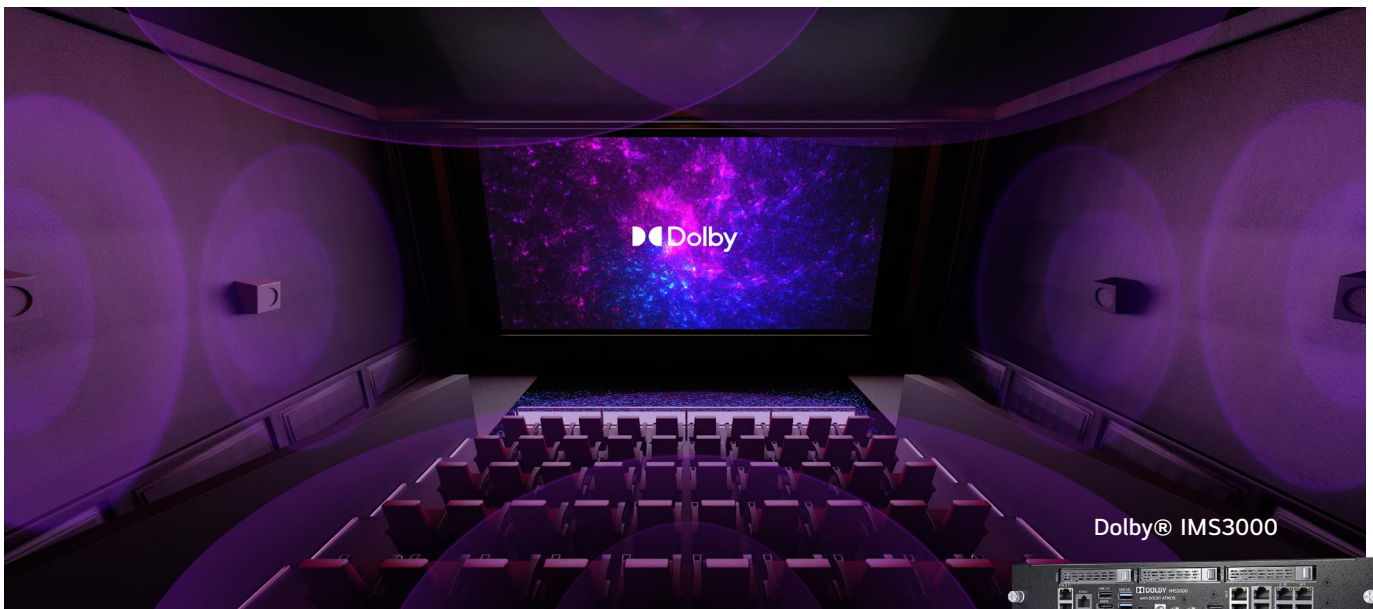

Discover New Depths with True Black Immersion

With its series of individual, self-emissive LEDs, the LED screen of LG Miraclass adds extra depth to the dark end of the spectrum. This results in distinctive and eye-catching contrast, taking the viewing experience to a whole new level.

Brightness Brings Detail to Life

Unlike standard projectors, which use a single light source, the LG Miraclass is made up of self-emissive LEDs working independently. The result is bright and brilliant picture quality, with no corner dimming or image distortion. From top to bottom, enjoy clear and consistent image representation.

Take Picture Quality to Another Dimension

3D imaging from LG Miraclass provides superior visuals. With consistent brightness and clarity from corner to corner of the screen, audiences can fully immerse themselves in the 3D viewing experience, wherever they sit.

* 3D active glasses (Volfoni, XpanD) are required.

Dolby-Compatible LED Screen

The new LG Miraclass can be quickly and seamlessly integrated into theaters, thanks to its compatibility with Dolby, a global leader in the entertainment industry. Dolby IMS supports stable and professional content operation, while the combination of Dolby Atmos sound and LG picture quality makes movies truly memorable.