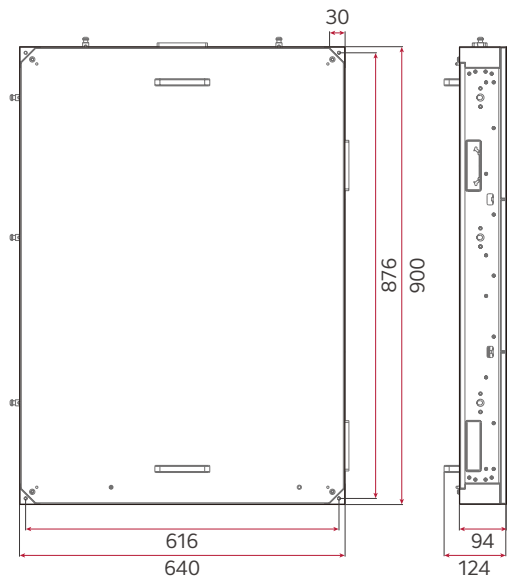

* Dolby, Dolby Atmos and the double-D symbol are registered trademarks of Dolby Laboratories.

SCREEN CONFIGURATION

4K Screen (176 Cabinets)

14 m × 7.2 m (101 sqm)

CABINET DIMENSION

Main Cabinet

Secondary Cabinet