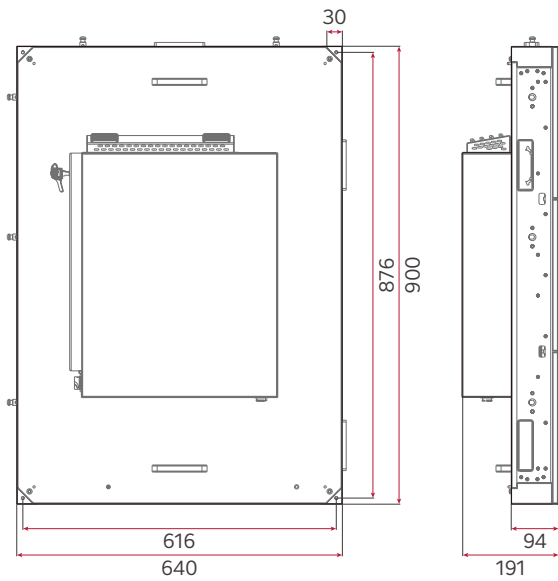

* Dolby, Dolby Atmos and the double-D symbol are registered trademarks of Dolby Laboratories.

SCREEN CONFIGURATION

4K Screen (176 Cabinets)

14 m × 7.2 m (101 sqm)

CABINET DIMENSION

Main Cabinet

Secondary Cabinet